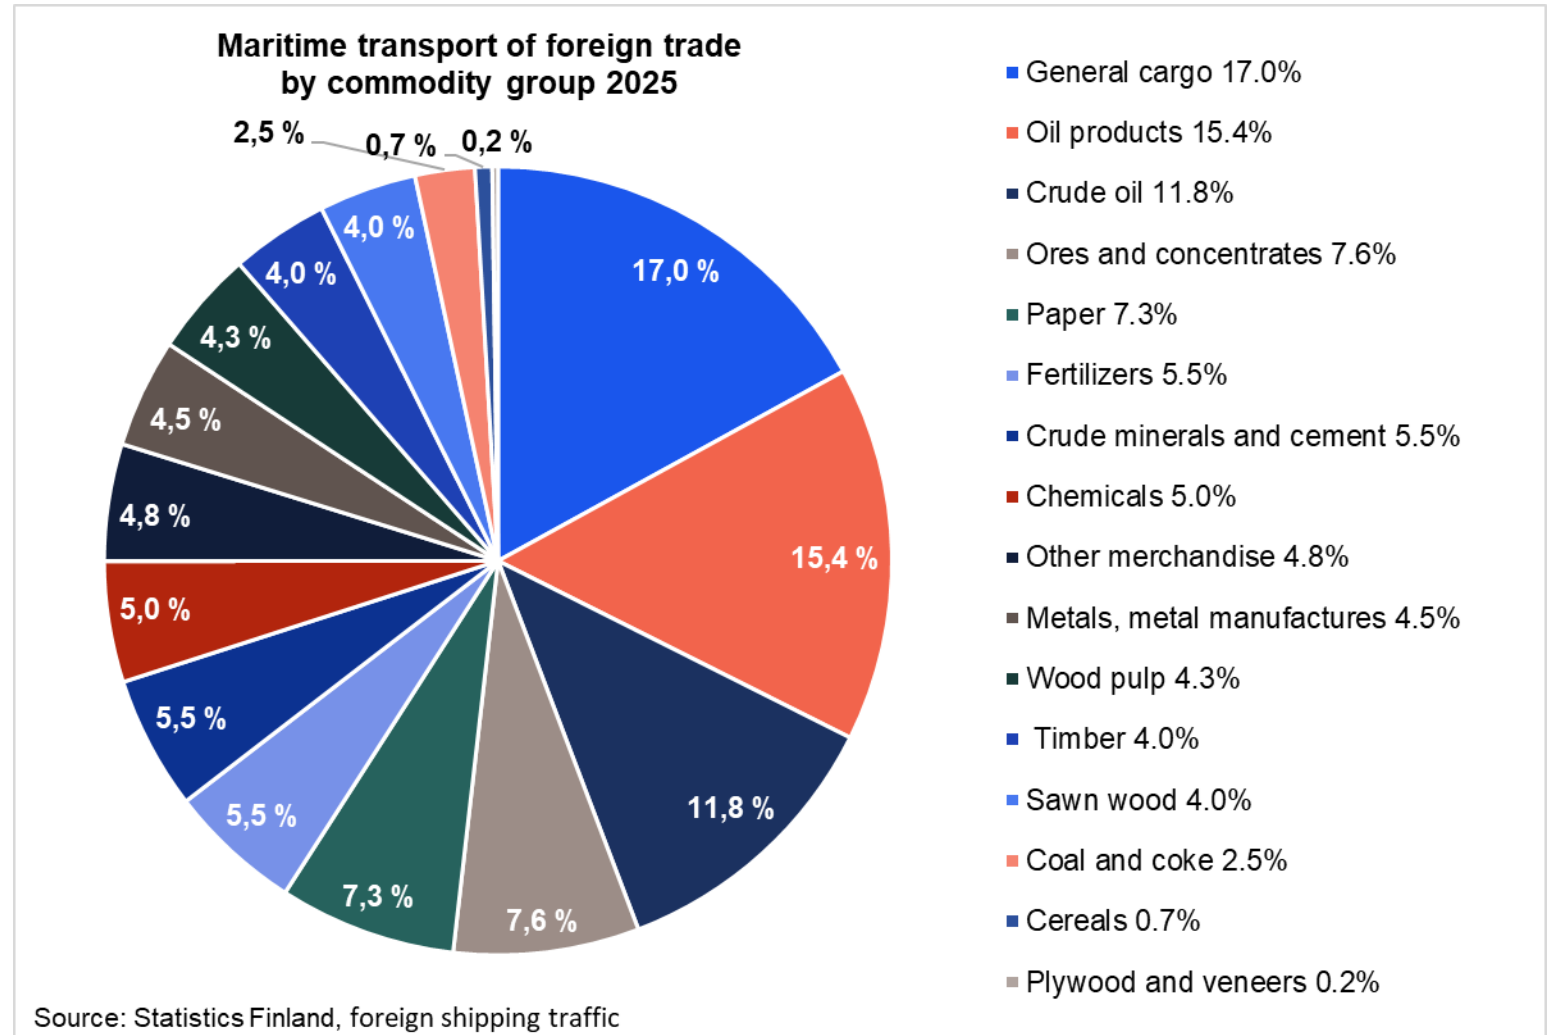

This review is published annually in the beginning of March.

Foreign trade transports by mode of transport 2018-2024

SATAMAOPERAATTORIT
FINNISH PORT OPERATORS ASSOCIATION

Maritime transport of foreign trade by commodity group 2025

SATAMAOPERAATTORIT
FINNISH PORT OPERATORS ASSOCIATION

Ports of foreign trade by volume of transports, import/export 2025 (excl. oil and chemicals)

SATAMAOPERAATTORIT
FINNISH PORT OPERATORS ASSOCIATION

Ports of foreign trade by volume of transports, 2024 and 2025 (excl. oil and chemicals)