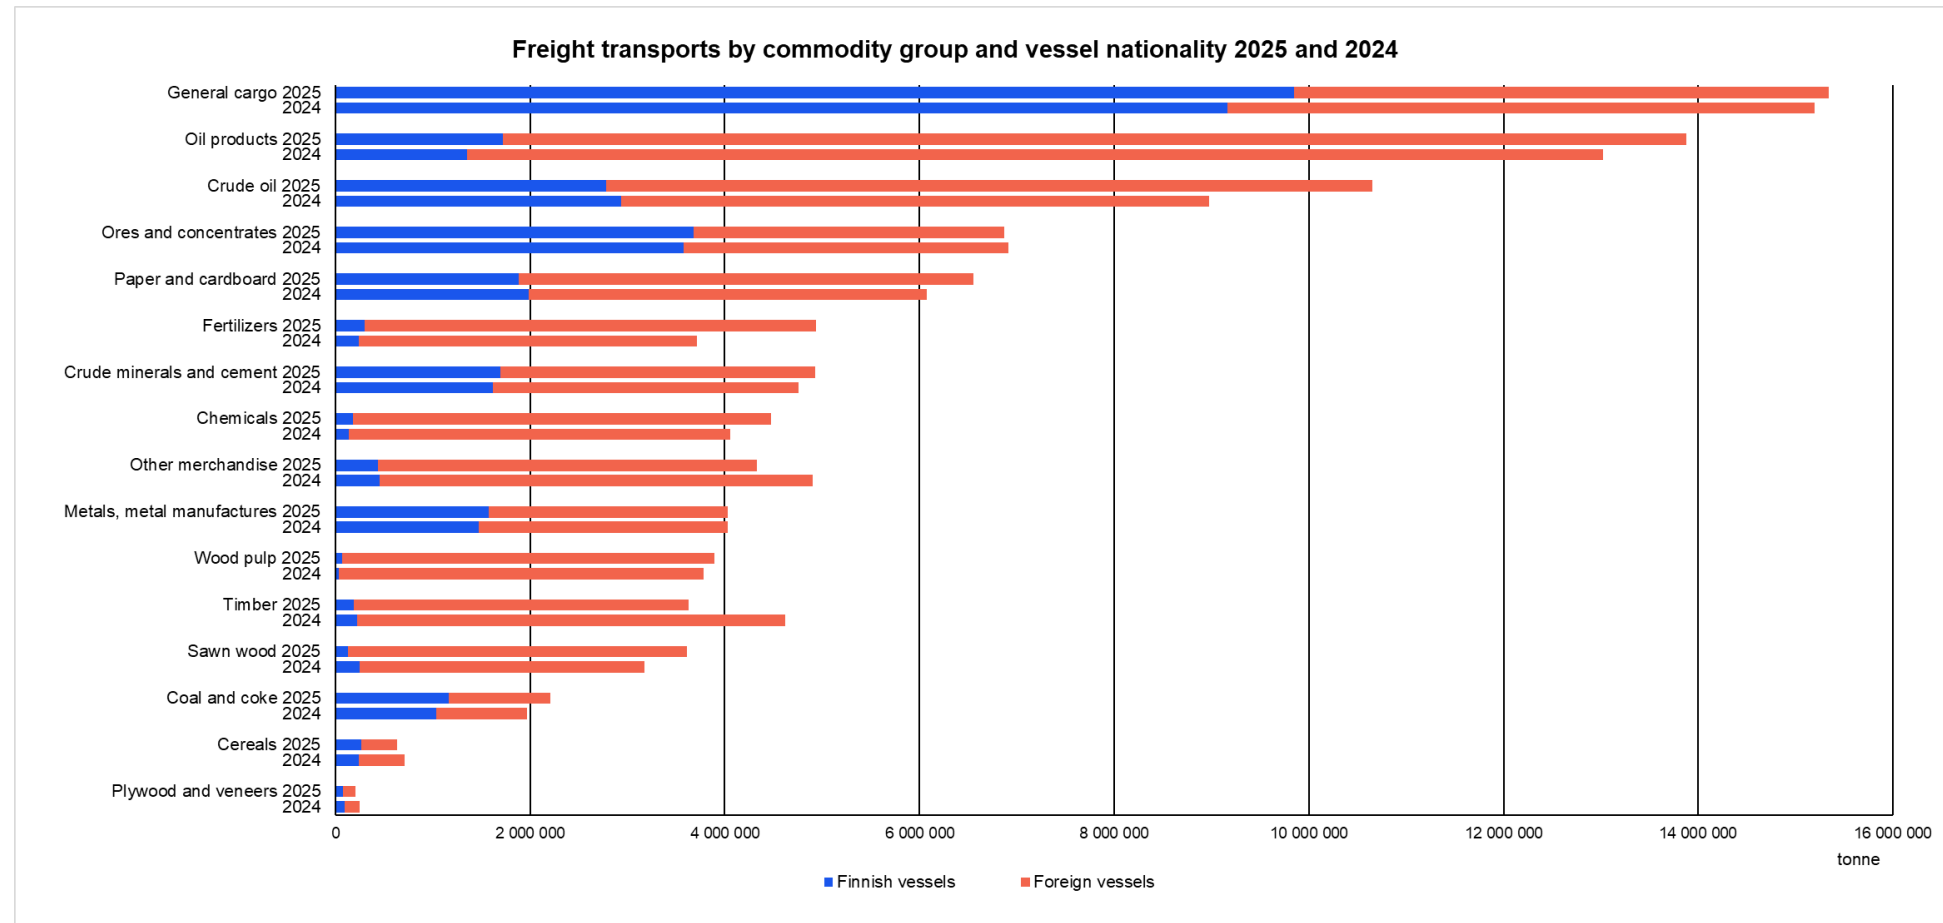

SATAMAOPERAATTORIT
FINNISH PORT OPERATORS ASSOCIATION

Maritime transports by commodity group on Finnish/foreign vessels, comparison 2024 and 2025

SATAMAOPERAATTORIT
FINNISH PORT OPERATORS ASSOCIATION

Maritime transports by commodity group and vessel nationality 2024–2025

SATAMAOPERAATTORIT
FINNISH PORT OPERATORS ASSOCIATION

Port calls, 10 busiest ports Finnish/foreign vessels 2025

SATAMAOPERAATTORIT
FINNISH PORT OPERATORS ASSOCIATION

Port calls, 10 busiest ports Finnish/foreign vessels 2024 and 2025