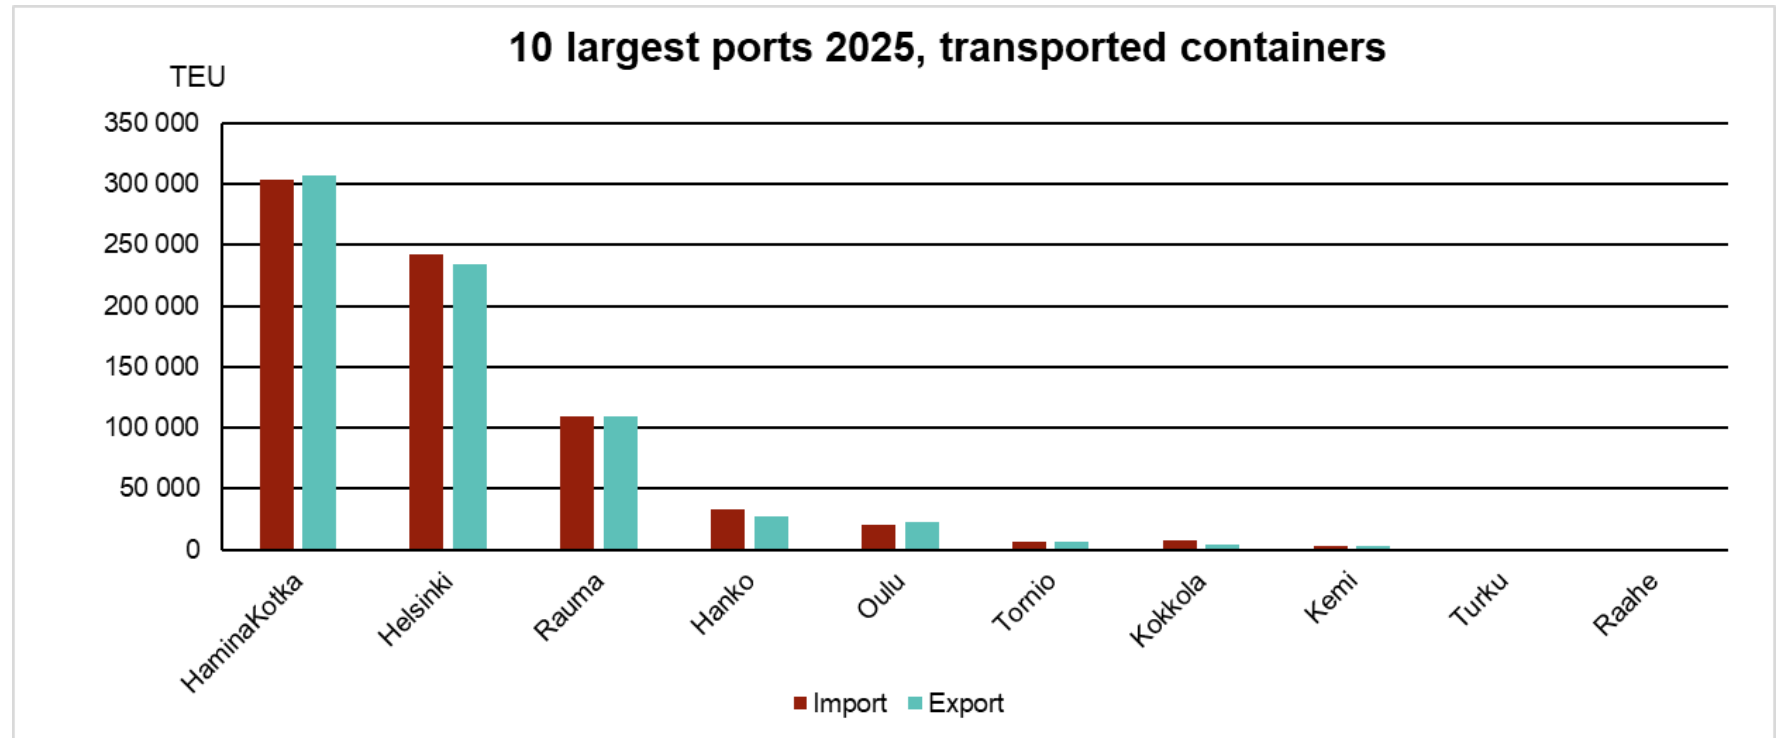

SATAMAOPERAATTORIT
FINNISH PORT OPERATORS ASSOCIATION

Transported cargo/tonnes 10 largest ports Finnish/foreign vessels 2025

Transported cargo/tonnes, 10 largest ports Finnish/foreign vessels comparison 2024 and 2025

Container transports, TEU, 10 largest ports 2025, import and export

SATAMAOPERAATTORIT
FINNISH PORT OPERATORS ASSOCIATION

Container transports, TEU, 10 largest ports 2024 and 2025

10 largest ports, transported containers