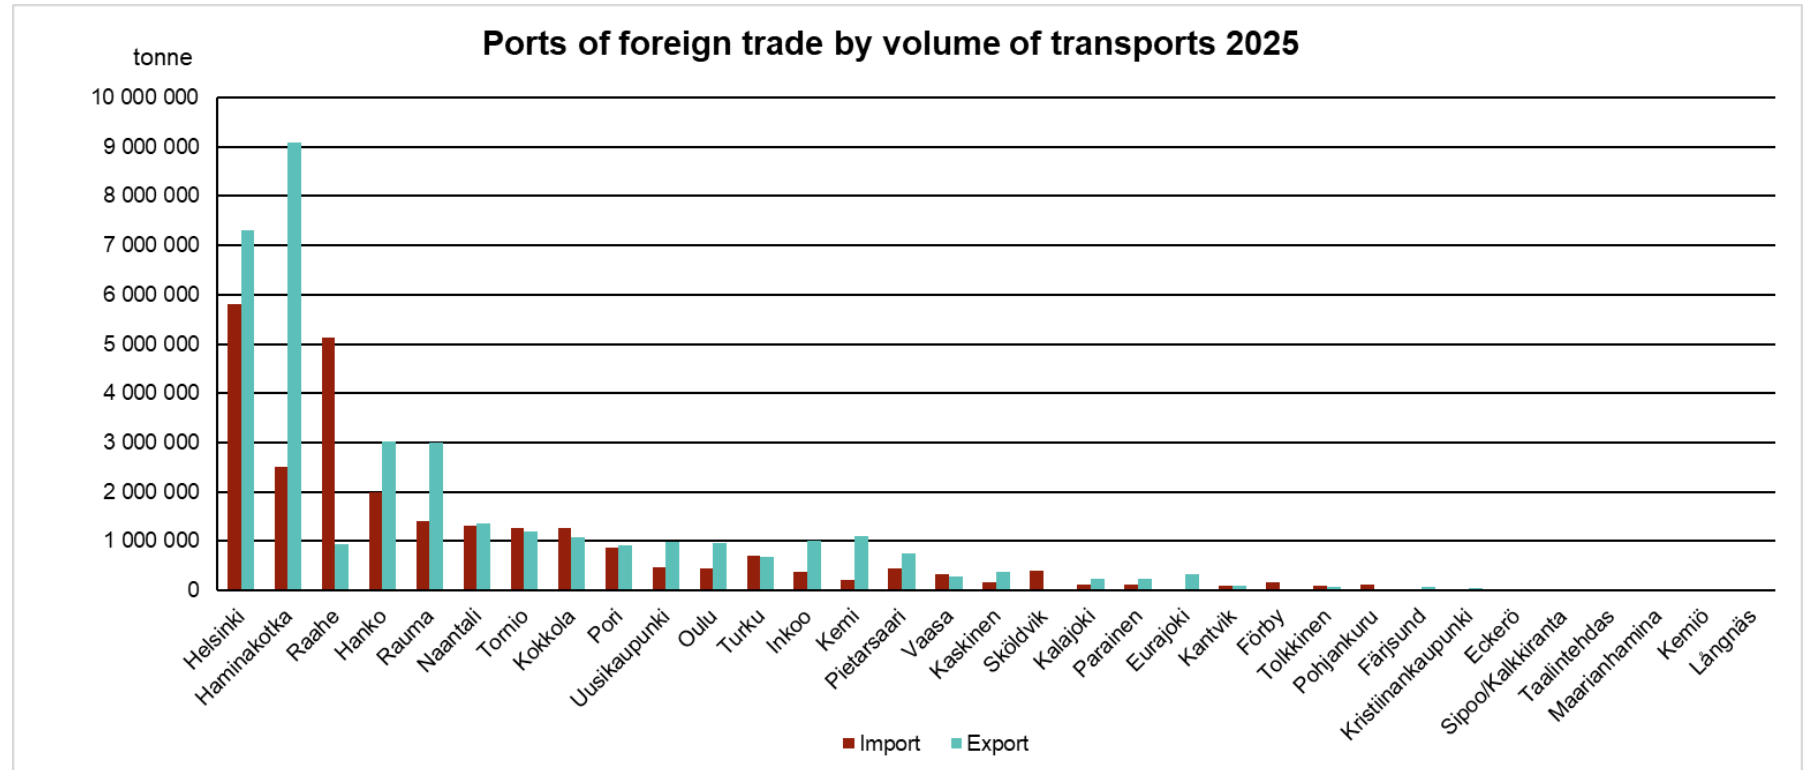

Ports of foreign trade by volume of transports, import/export 2025 (excl. oil and chemicals)

SATAMAOPERAATTORIT
FINNISH PORT OPERATORS ASSOCIATION