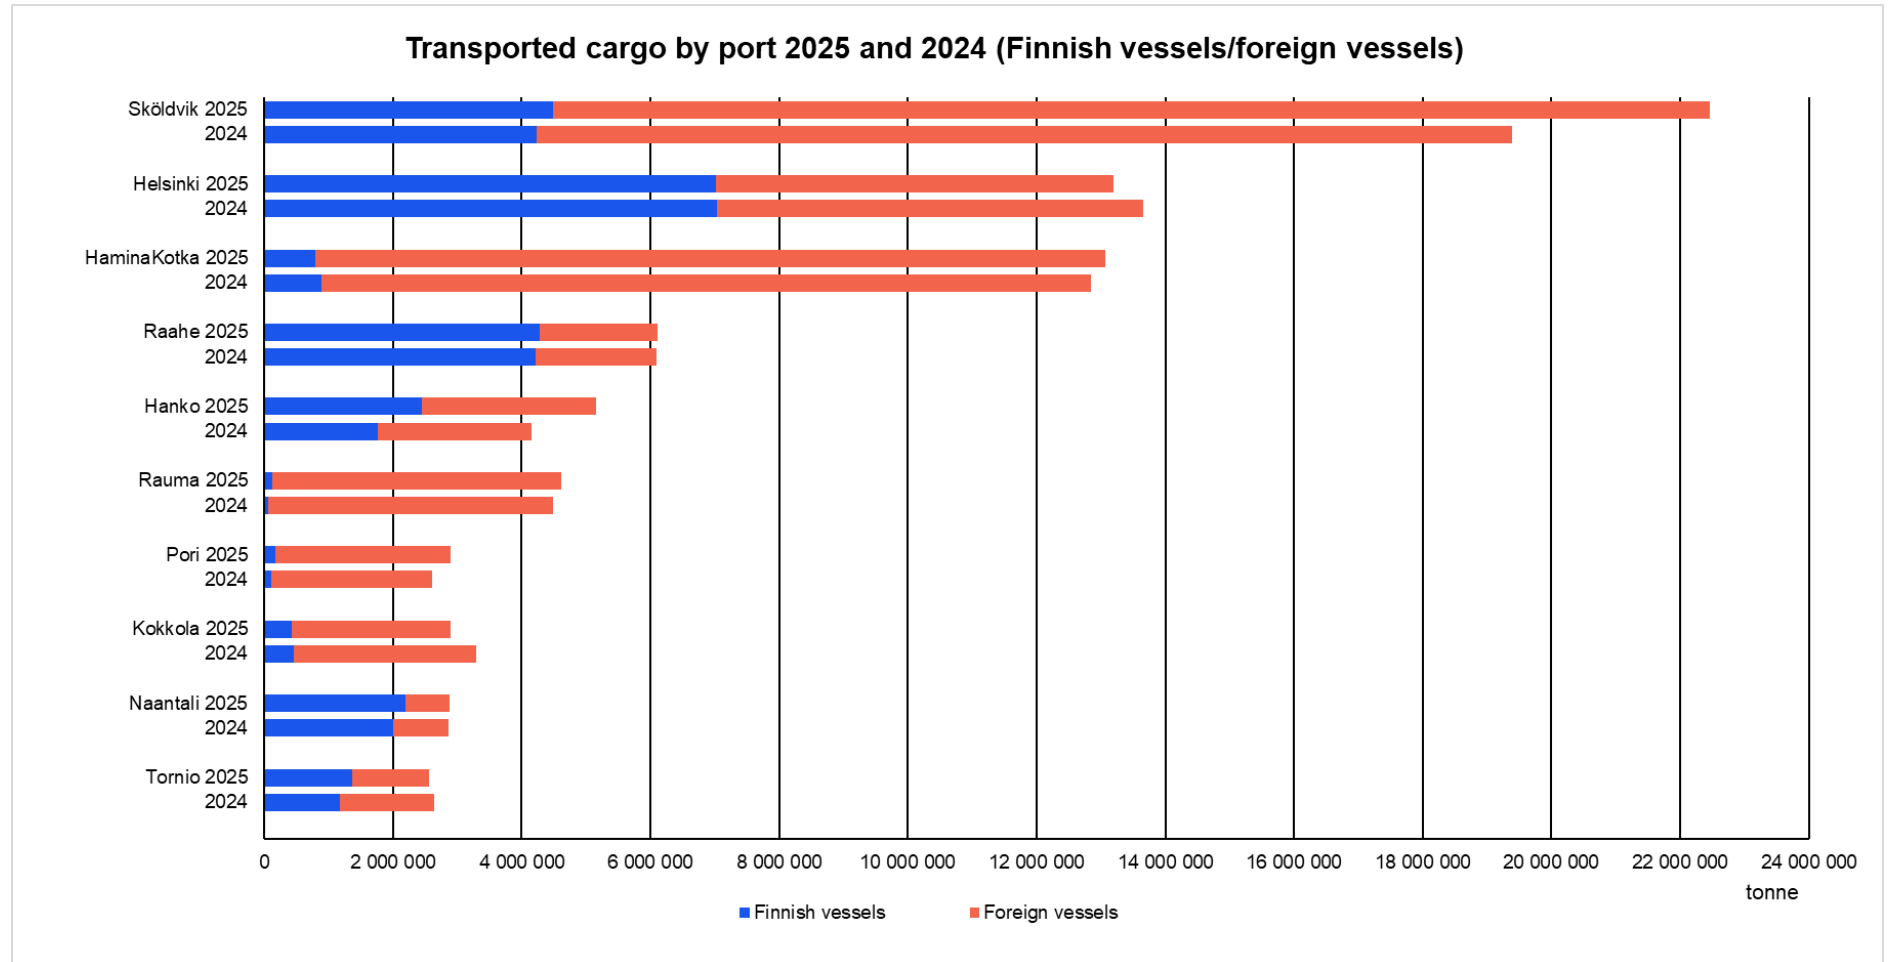

SATAMAOPERAATTORIT
FINNISH PORT OPERATORS ASSOCIATION

Maritime transports by commodity group on Finnish/foreign vessels, comparison 2024 and 2025

SATAMAOPERAATTORIT
FINNISH PORT OPERATORS ASSOCIATION

Maritime transports by commodity group and vessel nationality 2024–2025

SATAMAOPERAATTORIT
FINNISH PORT OPERATORS ASSOCIATION

Port calls, 10 busiest ports Finnish/foreign vessels 2025

SATAMAOPERAATTORIT
FINNISH PORT OPERATORS ASSOCIATION

Port calls, 10 busiest ports Finnish/foreign vessels 2024 and 2025

SATAMAOPERAATTORIT
FINNISH PORT OPERATORS ASSOCIATION

Transported cargo/tonnes 10 largest ports Finnish/foreign vessels 2025

Transported cargo/tonnes, 10 largest ports Finnish/foreign vessels comparison 2024 and 2025