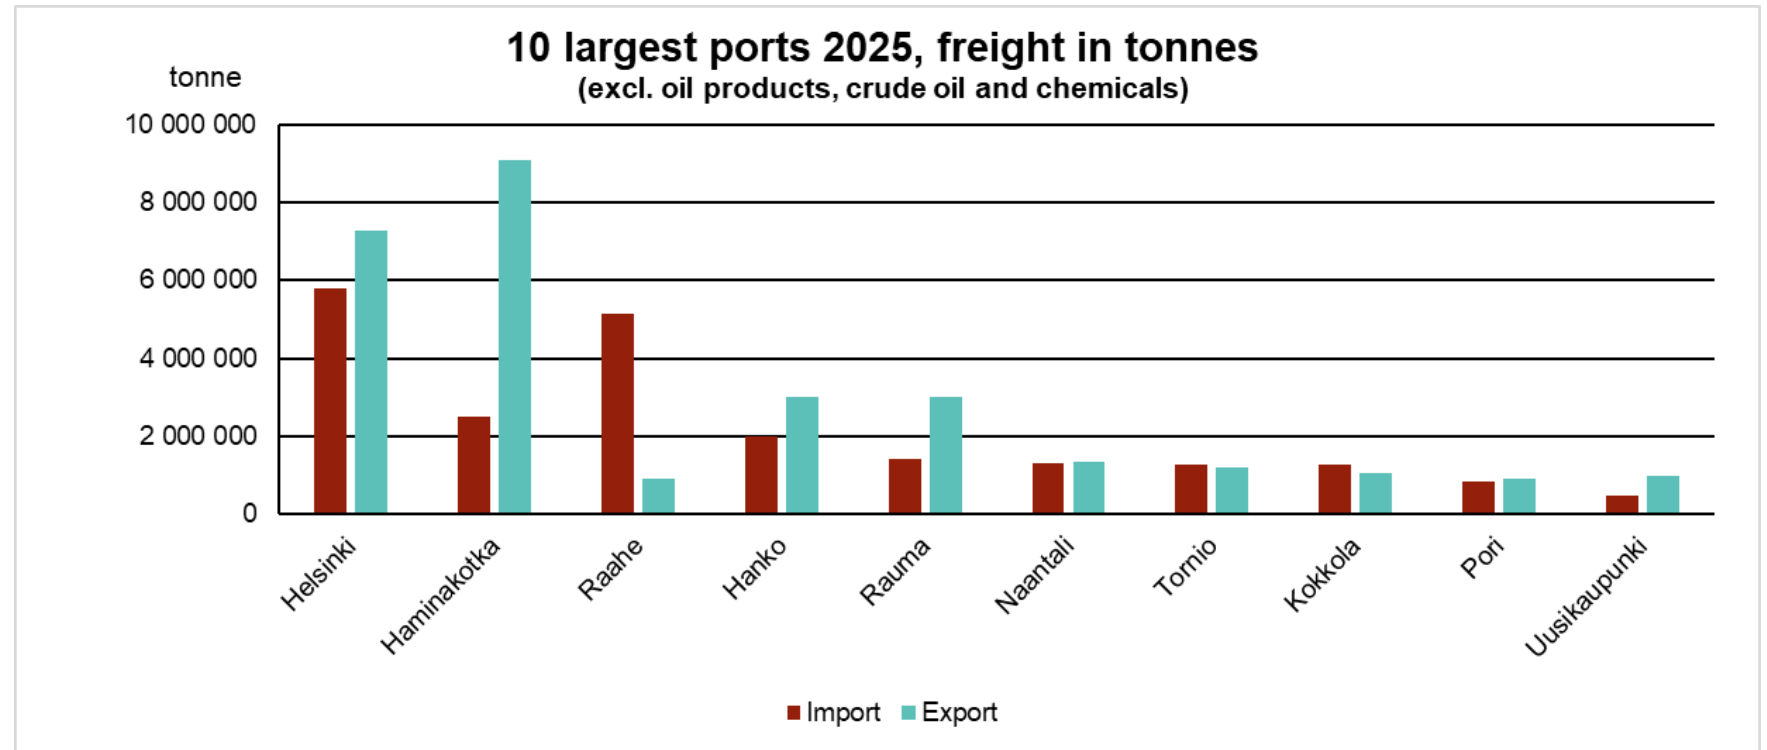

Maritime transport of foreign trade, 10 largest ports 2025 import and export (excl. oil and chemicals)

SATAMAOPERAATTORIT
FINNISH PORT OPERATORS ASSOCIATION