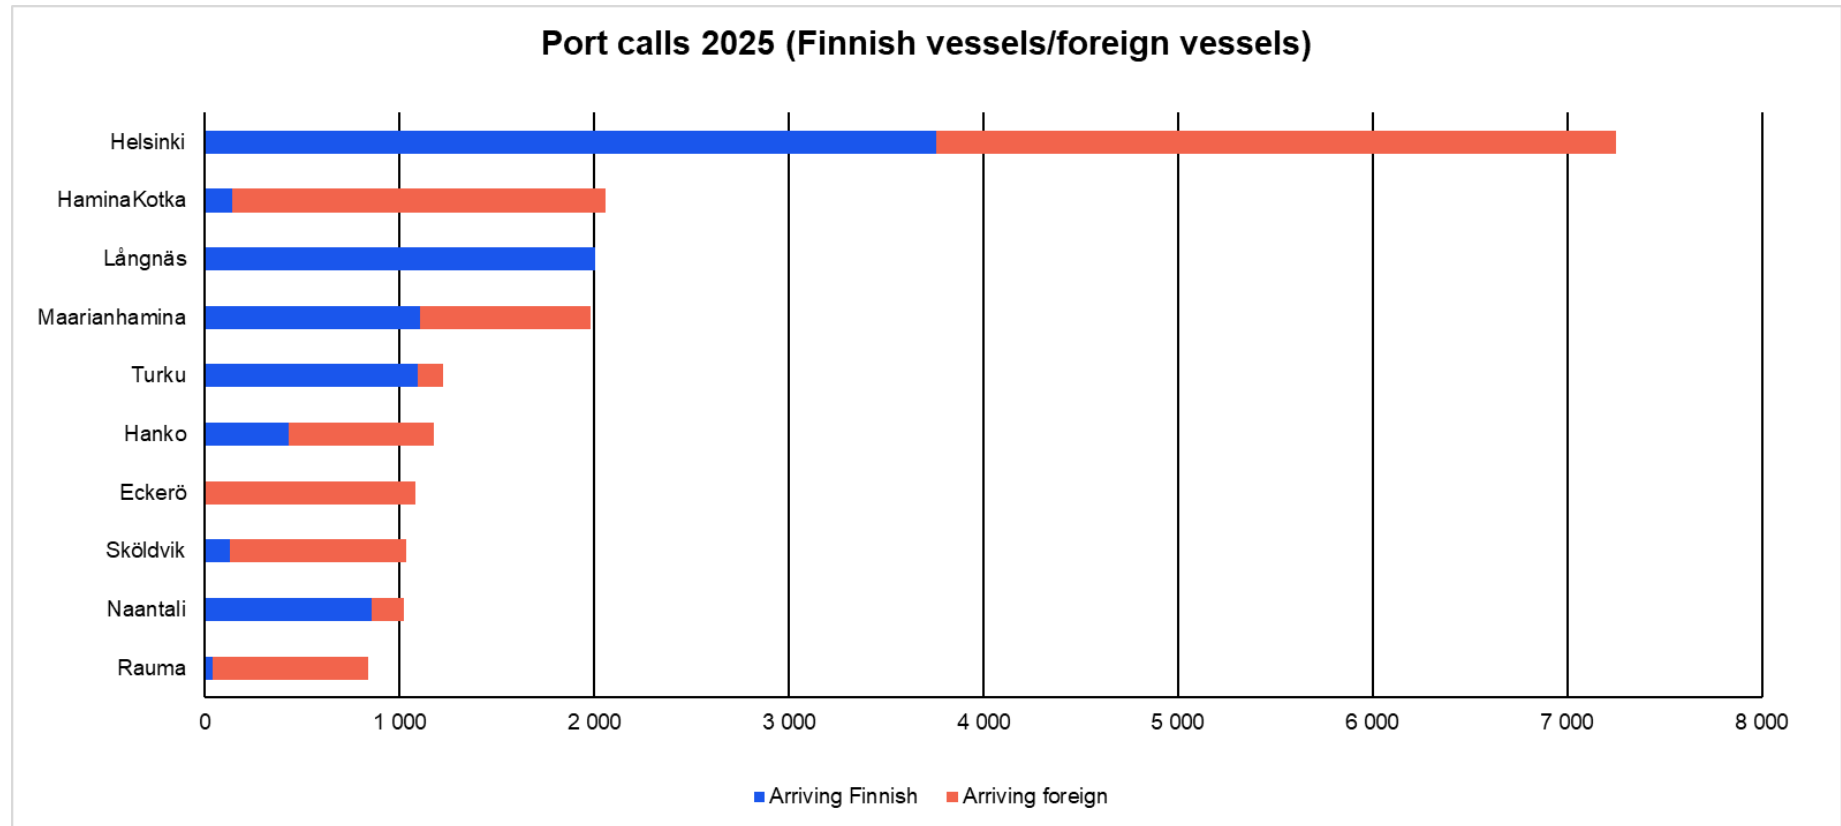

SATAMAOPERAATTORIT
FINNISH PORT OPERATORS ASSOCIATION

Maritime transports by commodity group on Finnish/foreign vessels, comparison 2024 and 2025

SATAMAOPERAATTORIT
FINNISH PORT OPERATORS ASSOCIATION

Maritime transports by commodity group and vessel nationality 2024–2025

SATAMAOPERAATTORIT
FINNISH PORT OPERATORS ASSOCIATION

Port calls, 10 busiest ports Finnish/foreign vessels 2025

SATAMAOPERAATTORIT
FINNISH PORT OPERATORS ASSOCIATION

Port calls, 10 busiest ports Finnish/foreign vessels 2024 and 2025